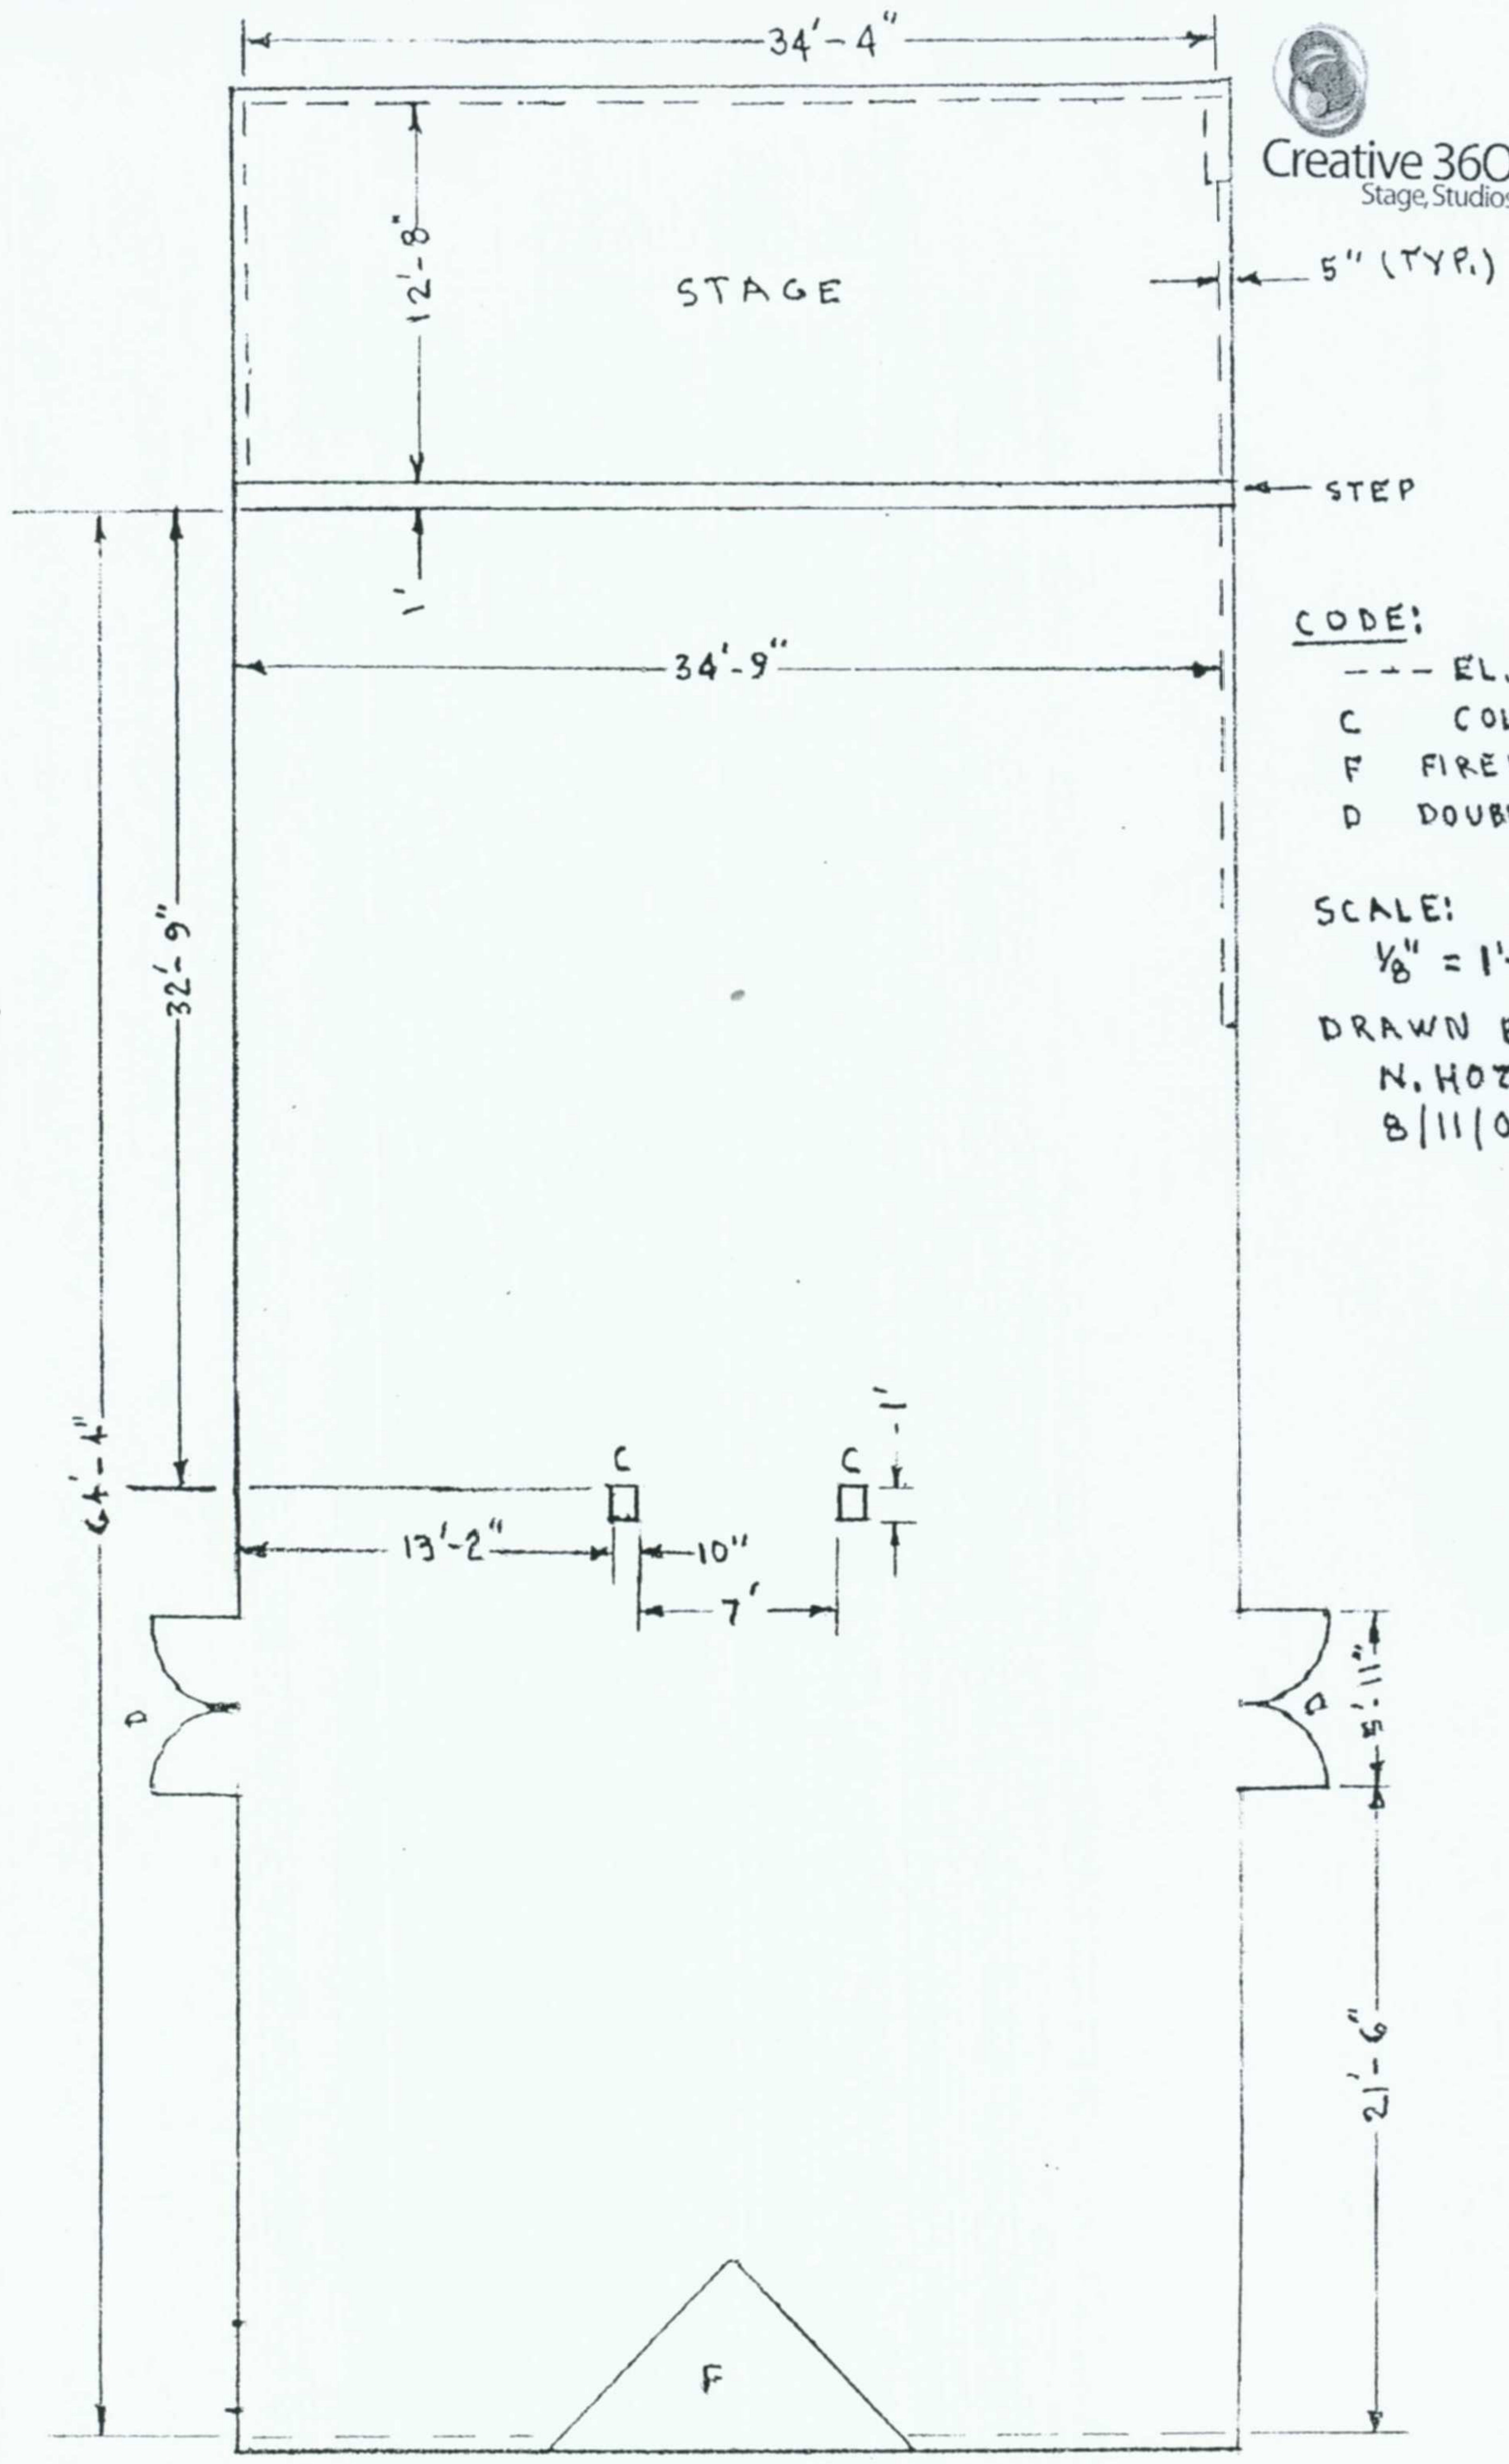

Creative 360
Stage, Studios & Gallery

CODE:

- - - EL. HTR
- C COLUMN
- F FIREPLACE
- D DOUBLE DR.

SCALE:

1/8" = 1'-0"

DRAWN BY:

N. HOZAK

8/11/07